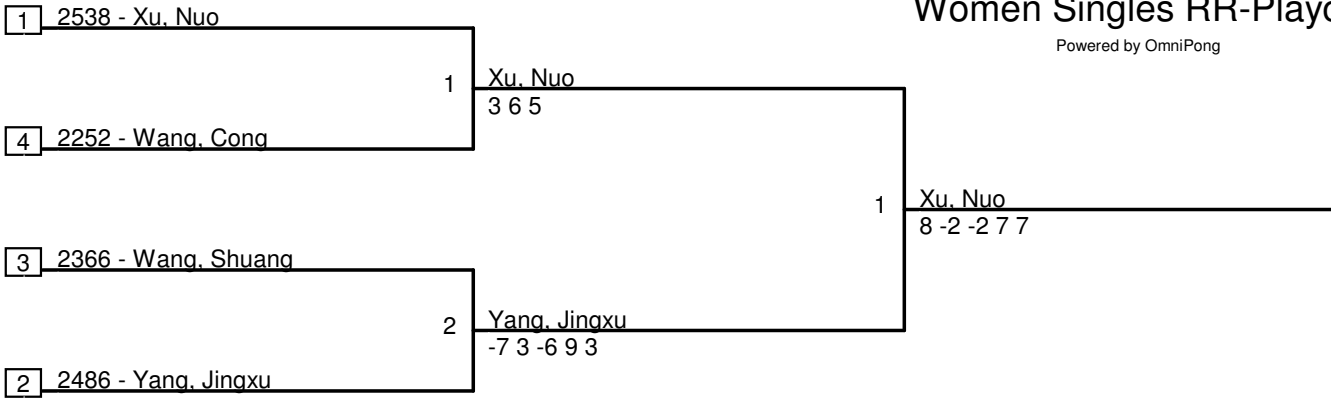

2018 Aurora Cup Women Singles RR

Powered by OmniPong

Group 1	Rank	W-L	A	B	C	D
A: 2538 - Xu, Nuo	1	3-0	X	W 3-0	W 3-0	W Def
B: 2138 - Wei, Barbara	2	2-1	L 0-3	X	W 3-2	W Def
C: 2114 - Edghill, Chelsea	3	1-2	L 0-3	L 2-3	X	W Def
D: 0 - Wu, Zhao	4	0-3	L Def	L Def	L Def	X

Group 2	Rank	W-L	A	B	C	D
A: 2486 - Yang, Jingxu	1	3-0	X	W 3-0	W Def	W 3-0
B: 2135 - Kohatsu, Martina	2	2-1	L 0-3	X	W Def	W 3-0
C: 1452 - Liu, Rory	4	0-3	L Def	L Def	X	L Def
D: 809 - Yu, Xuezhai	3	1-2	L 0-3	L 0-3	W Def	X

Group 3	Rank	W-L	A	B	C	D
A: 2366 - Wang, Shuang	1	3-0	X	W 3-1	W 3-0	W 3-0
B: 2178 - Kretschmer, Maria	2	2-1	L 1-3	X	W 3-0	W 3-0
C: 1111 - Loganathan, Aarthi	3	1-2	L 0-3	L 0-3	X	W 3-0
D: 677 - Belbase, Shraddha	4	0-3	L 0-3	L 0-3	L 0-3	X

Group 4	Rank	W-L	A	B	C	D
A: 2252 - Bogoeva, Mariya	4	0-3	X	L Def	L Def	L Def
B: 2252 - Wang, Cong	1	3-0	W Def	X	W 3-0	W 3-0
C: 1103 - Aishwarya, Arvind	3	1-2	W Def	L 0-3	X	L 0-3
D: 706 - Gong, Liaoliao	2	2-1	W Def	L 0-3	W 3-0	X

2018 Aurora Cup Women Singles RR-Playoff

Powered by OmniPong